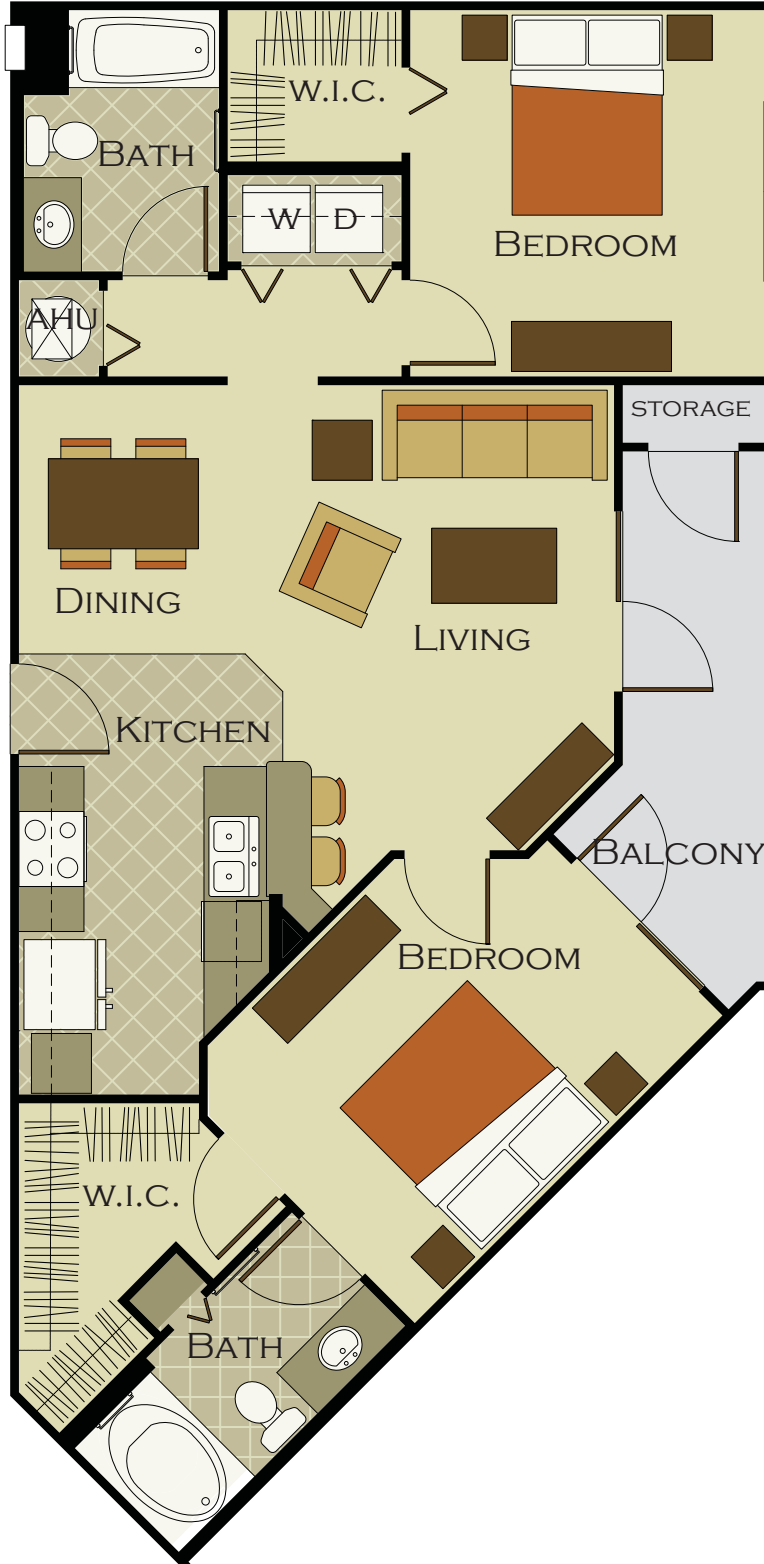

THE GLEN

AT CAGAN CROSSINGS

DIAMOND

ONE BEDROOM / ONE BATH

677 SQ.FT.*

* APPROXIMATE LIVING SPACE -
FLOOR PLANS MAY VARY

THE GLEN

AT CAGAN CROSSINGS

935 SQ.FT.*

THE GLEN

AT CAGAN CROSSINGS

EMERALD

TWO BEDROOM / TWO BATH

1,119 SQ.FT.*

* APPROXIMATE LIVING SPACE -
FLOOR PLANS MAY VARY

THE GLEN

AT CAGAN CROSSINGS

RUBY

TWO BEDROOM / TWO BATH

1,233 SQ.FT.*

* APPROXIMATE LIVING SPACE -
FLOOR PLANS MAY VARY

THE GLEN

AT CAGAN CROSSINGS

GARNET

THE GLEN

AT CAGAN CROSSINGS

TOPAZ

TWO BEDROOM / TWO BATH + DEN

1,477 SQ.FT.*

* APPROXIMATE LIVING SPACE - FLOOR PLANS MAY VARY

THE GLEN

AT CAGAN CROSSINGS