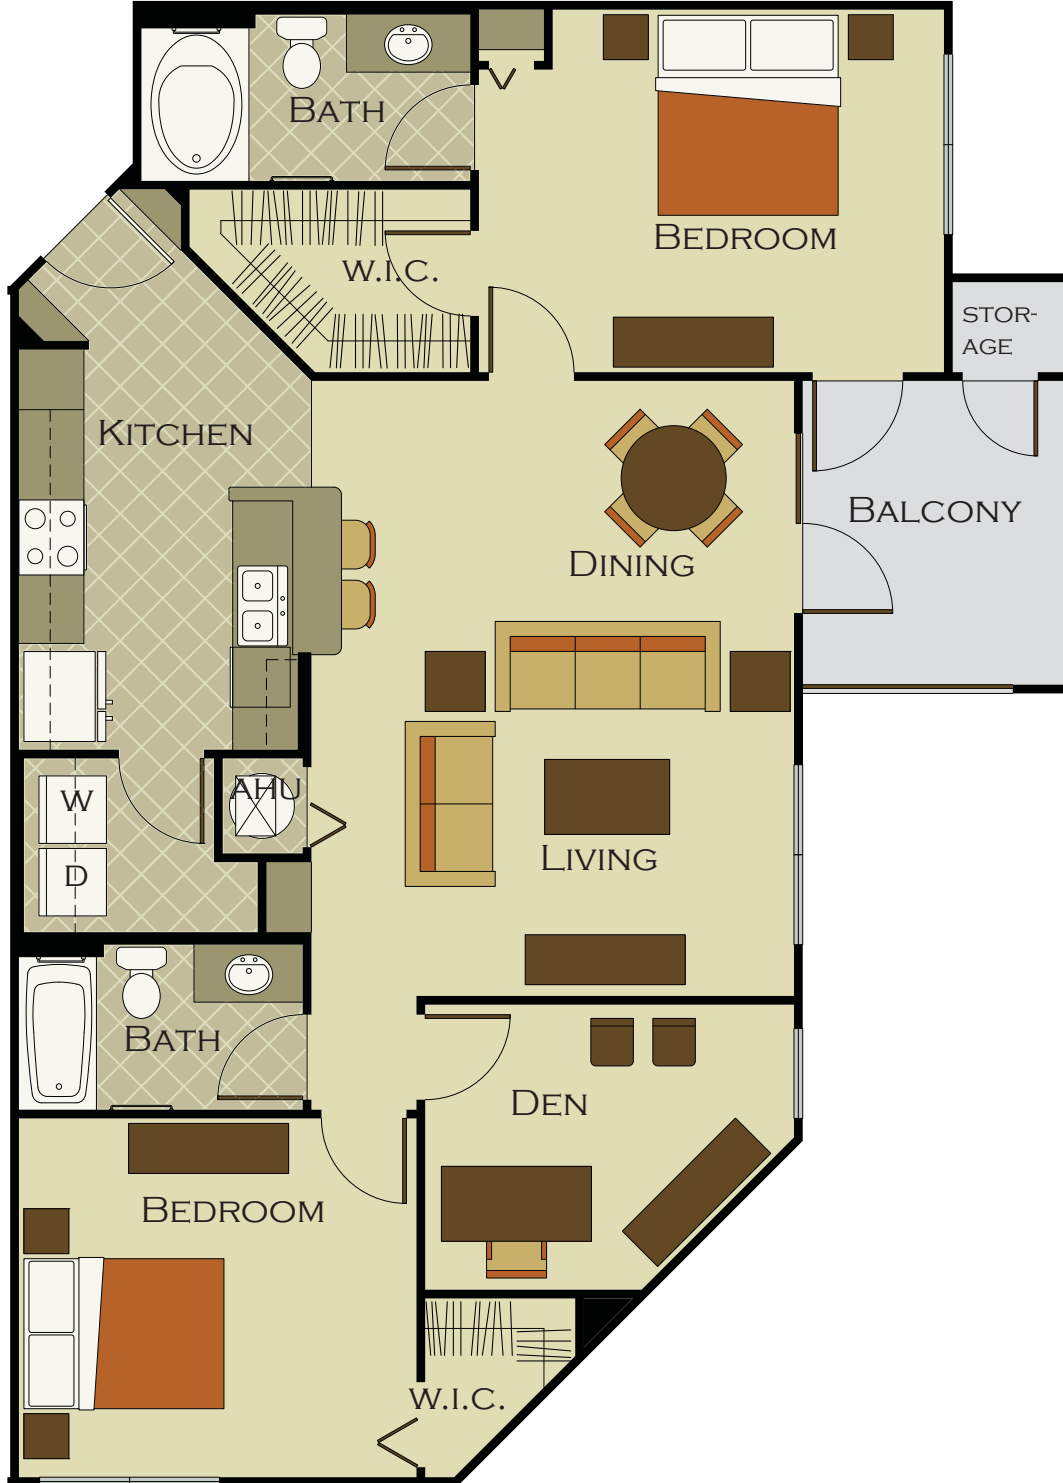

THE GLEN

AT CAGAN CROSSINGS

DIAMOND

ONE BEDROOM / ONE BATH

677 SQ.FT.*

* APPROXIMATE LIVING SPACE -
FLOOR PLANS MAY VARY

THE GLEN

AT CAGAN CROSSINGS

THE GLEN

AT CAGAN CROSSINGS

TOPAZ

TWO BEDROOM / TWO BATH + DEN

1,477 SQ.FT.*

* APPROXIMATE LIVING SPACE - FLOOR PLANS MAY VARY

THE GLEN

AT CAGAN CROSSINGS

AMBER

TWO BEDROOM / TWO BATH + DEN

1,388 SQ.FT.*

* APPROXIMATE LIVING SPACE - FLOOR PLANS MAY VARY

THE GLEN

AT CAGAN CROSSINGS

PEARL

THREE BEDROOM / TWO BATH

1,435 SQ.FT.*

* APPROXIMATE LIVING SPACE -
FLOOR PLANS MAY VARY