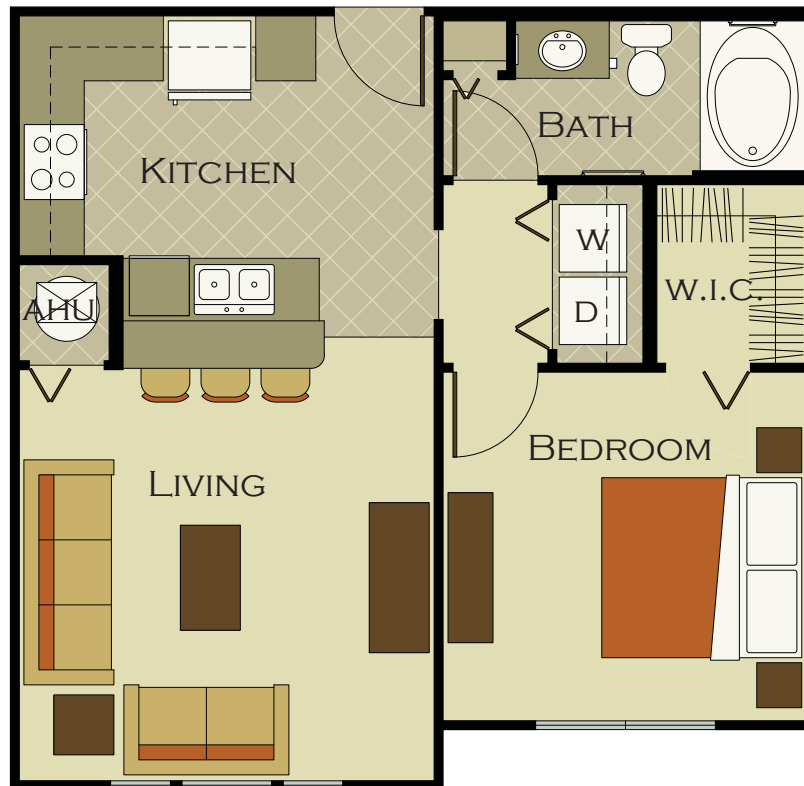

THE GLEN

AT CAGAN CROSSINGS

DIAMOND

ONE BEDROOM / ONE BATH

677 SQ.FT.*

* APPROXIMATE LIVING SPACE -
FLOOR PLANS MAY VARY

THE GLEN

AT CAGAN CROSSINGS

JADE

ONE BEDROOM / ONE BATH

871 SQ.FT.*

* APPROXIMATE LIVING SPACE -
FLOOR PLANS MAY VARY

THE GLEN

AT CAGAN CROSSINGS

OPAL

ONE BEDROOM / ONE BATH

935 SQ.FT.*

THE GLEN

AT CAGAN CROSSINGS

EMERALD

TWO BEDROOM / TWO BATH

1,119 SQ.FT.*

* APPROXIMATE LIVING SPACE -
FLOOR PLANS MAY VARY

THE GLEN

THE GLEN

AT CAGAN CROSSINGS

TOPAZ

TWO BEDROOM / TWO BATH + DEN

1,477 SQ.FT.*

* APPROXIMATE LIVING SPACE - FLOOR PLANS MAY VARY

THE GLEN

AT CAGAN CROSSINGS